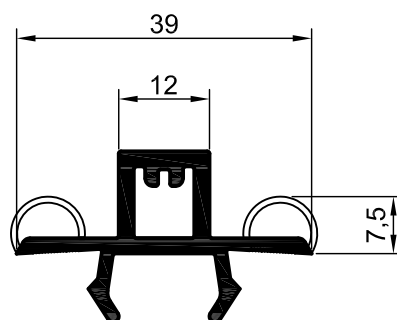

Профиль среднего стыка 4*

1557035

144