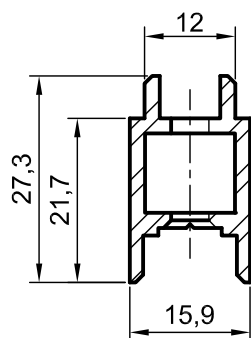

Спейсер коробки (алю.)

1247076

25